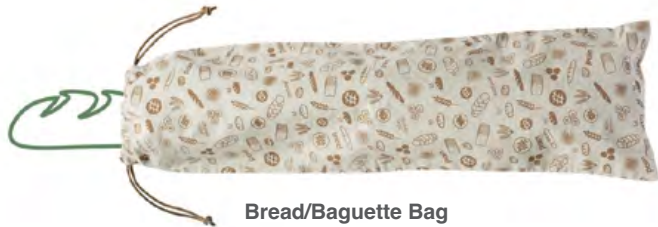

Bread/Baguette Bag
In organic cotton
20 x 65 cm
PB-NBA157
3760132814353