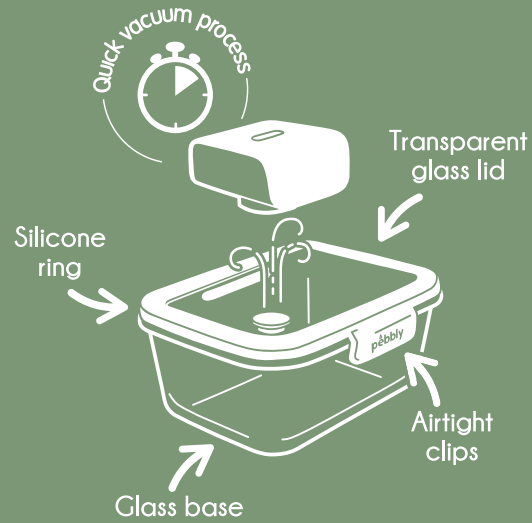

MEDIUM
1.2 L
H 17.3 cm
PB-PKV-064
3760132816616

SET OF 3 :
SMALL/MED/LARGE
470 ml, 1.2 L, 1.8 L
PB-PKV-067
3760132816647

Vacuum Storage

These containers seal airtight and have a vacuum valve to use with the vacuum pump to remove air and create a vacuum preventing oxygen from spoiling the food and limiting bacterial growth. This method keeps food fresh for up to 5 times longer to reduce food waste