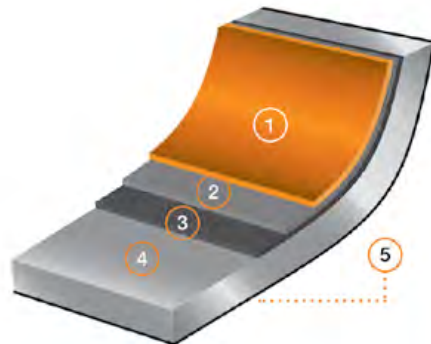

efficient

6 mm

The Efficient cookware collection is the best-selling cast aluminum range in Spain. It has established itself as the defining collection of the brand, becoming an identity of its own, synonymous with quality, robustness, and extraordinary non-stick properties. Featuring a triple-layer Teflon™ Platinum Plus non-stick coating, PFOA-free, it is designed for maximum robustness and great resistance to deformation, not only due to the material used, but also due to the careful study of thicknesses in each of the risk areas. Efficient is the most successful collection, widely recognized on social media, television, and other media, and also has the widest range of products in the market

- Excellent non-stick properties and PFOA free
- Fat free cooking
- Long service life
- Very thick 6 mm base
- Full Induction Energy Saving System
- Tempered glass lid
- Suitable for all kind of cooktops, including induction
- Easy inside and outside cleaning
- Dishwasher safe
- Removable silicone mittens
- Designed by Josep Llusçà

1. 1 Maximum non-stick layer PFOA free
2. 2 Reinforced midcoat
3. 3 Hard mineral fixing layer reinforcement
4. 4 Undeformable cast aluminum
5. 5 Non-stick outside coating

Designed by
JOSEP LLUSCÀ