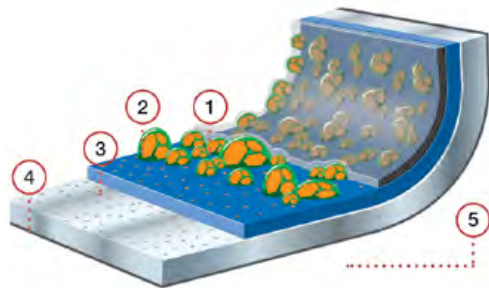

- Great non-stickness and PFOA free
- Extraordinary scratch resistance
- Full Induction energy saving system
- Very thick 6 mm base
- Removable tempered glass lid with valvule and anti-impact silicone ring
- Maximum heat output
- Fat free cooking
- Cookware suitable for the oven (without lid and handles) up to 220°C
- Suitable for all kind of cooktops, including induction
- Easy inside and outside cleaning

1. 1 Premium coating PFOA free
2. 2 Reinforced midcoat with silicon carbon formations. Maximum non-stick layer
3. 3 Primer incorporating ceramic
4. 4 Undeformable cast aluminum with MetalTec enhancement
5. 5 Non-stick outside coating