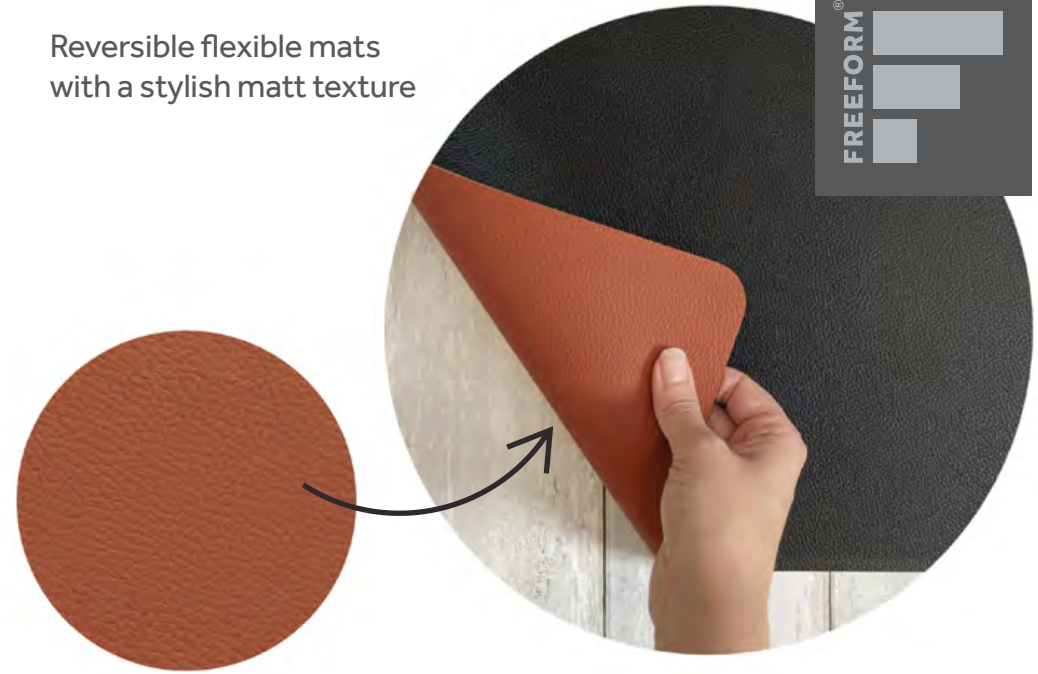

Reversible flexible mats
with a stylish matt texture