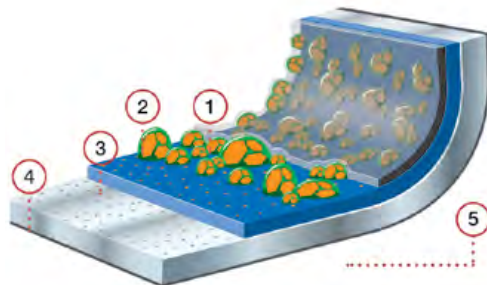

- Great non-stickness and PFOA free
- Fat free cooking
- Maximum heat output
- Very thick 6 mm base
- Full Induction energy saving system
- Tempered glass lid with valvule and anti-impact silicone ring
- Ergonomic handle for a perfect hold
- Cookware suitable for the oven (without lid) up to 220°C
- Suitable for all kind of cooktops, including induction
- Easy inside and outside cleaning
- Designed by Josep Llusca

1. 1 Premium coating PFOA free
2. 2 Reinforced midcoat with silicon carbon formations. Maximum non-stick layer
3. 3 Primer incorporating ceramic
4. 4 Undeformable cast aluminum with MetalTec enhancement
5. 5 Non-stick outside coating