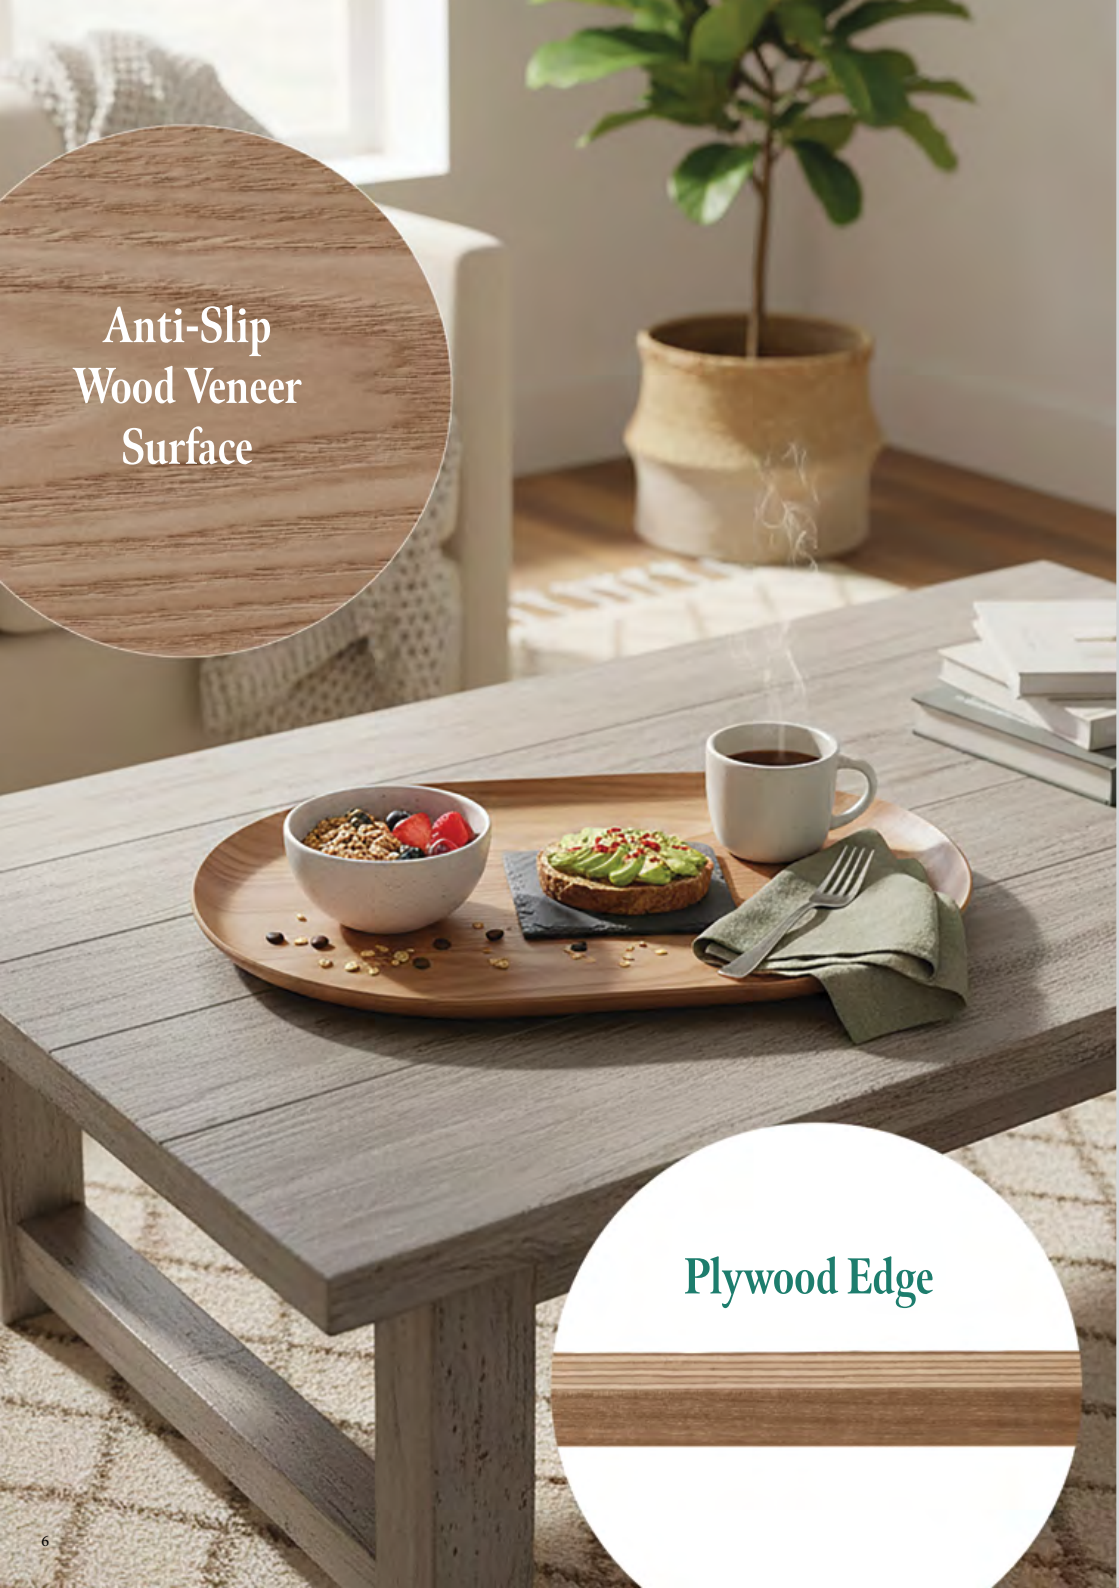

SUNBEAM CREAM ROUND PAPER ROPE TRAY W/ HANDLE
35 CM DIAMETER
NPTRH2892
5020057339231

Anti-Slip
Wood Veneer
Surface

Plywood Edge

**PLYWOOD TRAY
WITH NON SLIP COATNG
LARGE RECTANGLE 36 X 28 CM**
PWTL2880
5020057339453