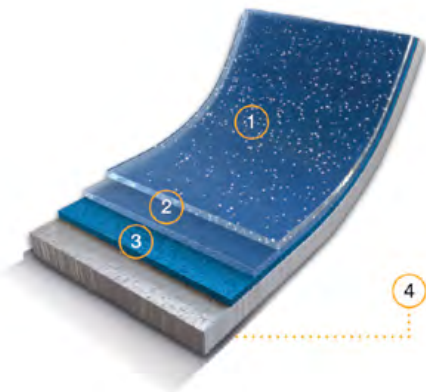

Daily PRO

Fundición de aluminio
CAST
aluminium

4.5
mm

With a modern and elegant design, Daily Pro is an ideal collection for everyday cooking. It features a wide range of products, achieving cookware that is lightweight yet still maintains the robustness and quality of the cast aluminum that characterizes the BRA brand.

It's perfect for those who cannot lift heavy weights but don't want to sacrifice quality. Manufactured with high deformation resistant cast aluminum and a superresistant triple-layer non-stick coating; Teflon™ Innovations, PFOA-free. A clear example of innovation and quality for your kitchen.

- Excellent non-stick properties and PFOA free
- Fat free cooking
- Maximum heat output
- Very thick 4,5 mm base
- Full Induction Energy Saving System
- Suitable for all kind of cooktops, including induction
- Easy inside and outside cleaning
- Dishwasher safe
- Ergonomic handle with silicone insert for a perfect grip

1. 1 Maximum non-stick layer PFOA free
2. 2 Hard mineral fixing layer reinforcement
3. 3 Undeformable cast aluminum
4. 4 Non-stick outside coating