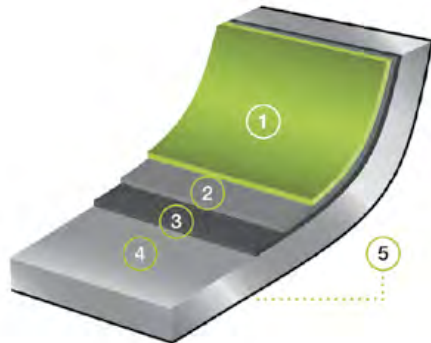

FOODIE

Fundición de aluminio
CAST
aluminium

5.5
mm

Non-deformable cast aluminum cook ware with a super-resistant, latest-generation, triple-layer Teflon™ Innovations non-stick coating, PFOA-free. The characteristics and shape of its stainless steel diffuser base promote heat absorption, resulting in a 20% reduction in the time to reach cooking temperature and energy consumption (Save Energy System).

- Excellent non-stick properties and PFOA free
- Fat free cooking
- Full Induction Energy Saving System
- Maximum heat output
- Very thick 5,5 mm base
- Ergonomic handle for a perfect hold
- Tempered glass lid
- Suitable for all kind of cooktops, including induction
- Easy inside and outside cleaning
- Dishwasher safe

1. 1 Maximum non-stick layer PFOA free
2. 2 Reinforced midcoat
3. 3 Hard mineral fixing layer reinforcement
4. 4 Undeformable cast aluminum
5. 5 Non-stick outside coating

Designed by
JOSEP LLUSCÀ