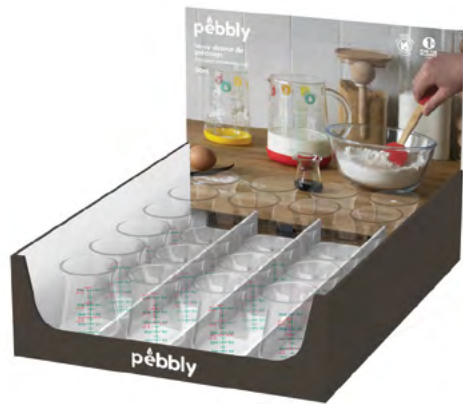

**Egg Tray X12**  
In bamboo  
30 x 10.5 cm  
**PB-NBA218**  
3760132815794

**Non-Magnetic Toast Tongs  
- Singles**  
In bamboo  
24 cm  
**PB-NBA001**  
3760132810409

**Magnetic Toast Tongs  
- Singles**  
In bamboo  
24 cm  
**PB-NBA019**  
3760132810553

**Trivet**  
In bamboo  
20 x 20 cm  
**PB-NBA234**  
3760132816593

**1/2 Stovetop Saver**  
In tempered glass & silicone  
50 x 28 cm  
**PB-99-14PPMID**  
3760132811185

**Measuring Jug L - 1L**  
In borosilicate glass & silicone  
10 cm dia x 16 cm h  
**PB-PKM-1000R**  
3760132812113

**Measuring Jug M - 500 ml**  
In borosilicate glass & silicone  
8 cm dia x 15 cm h  
**PB-PKM-0500J**  
3760132812489

**Measuring Jug S - 200 ml**  
In borosilicate glass & silicone  
6 cm dia x 11 cm h  
**PB-PKM-0200B**  
3760132814520

**Measuring Jug XS - 24 in CDU**  
In borosilicate glass  
50 ml  
**PB-PKM-0050T-US**  
3760132816692

**Egg Cups - 30 in CDU**  
In bamboo  
5 cm diameter x 4.5 cm h  
**PB-NBA197**  
3760132815367

NEW