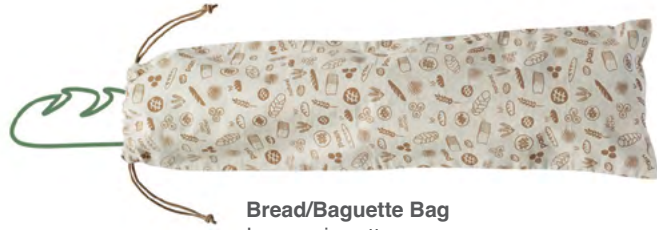

Bread/Baguette Bag
In organic cotton
20 x 65 cm
PB-NBA157
3760132814353