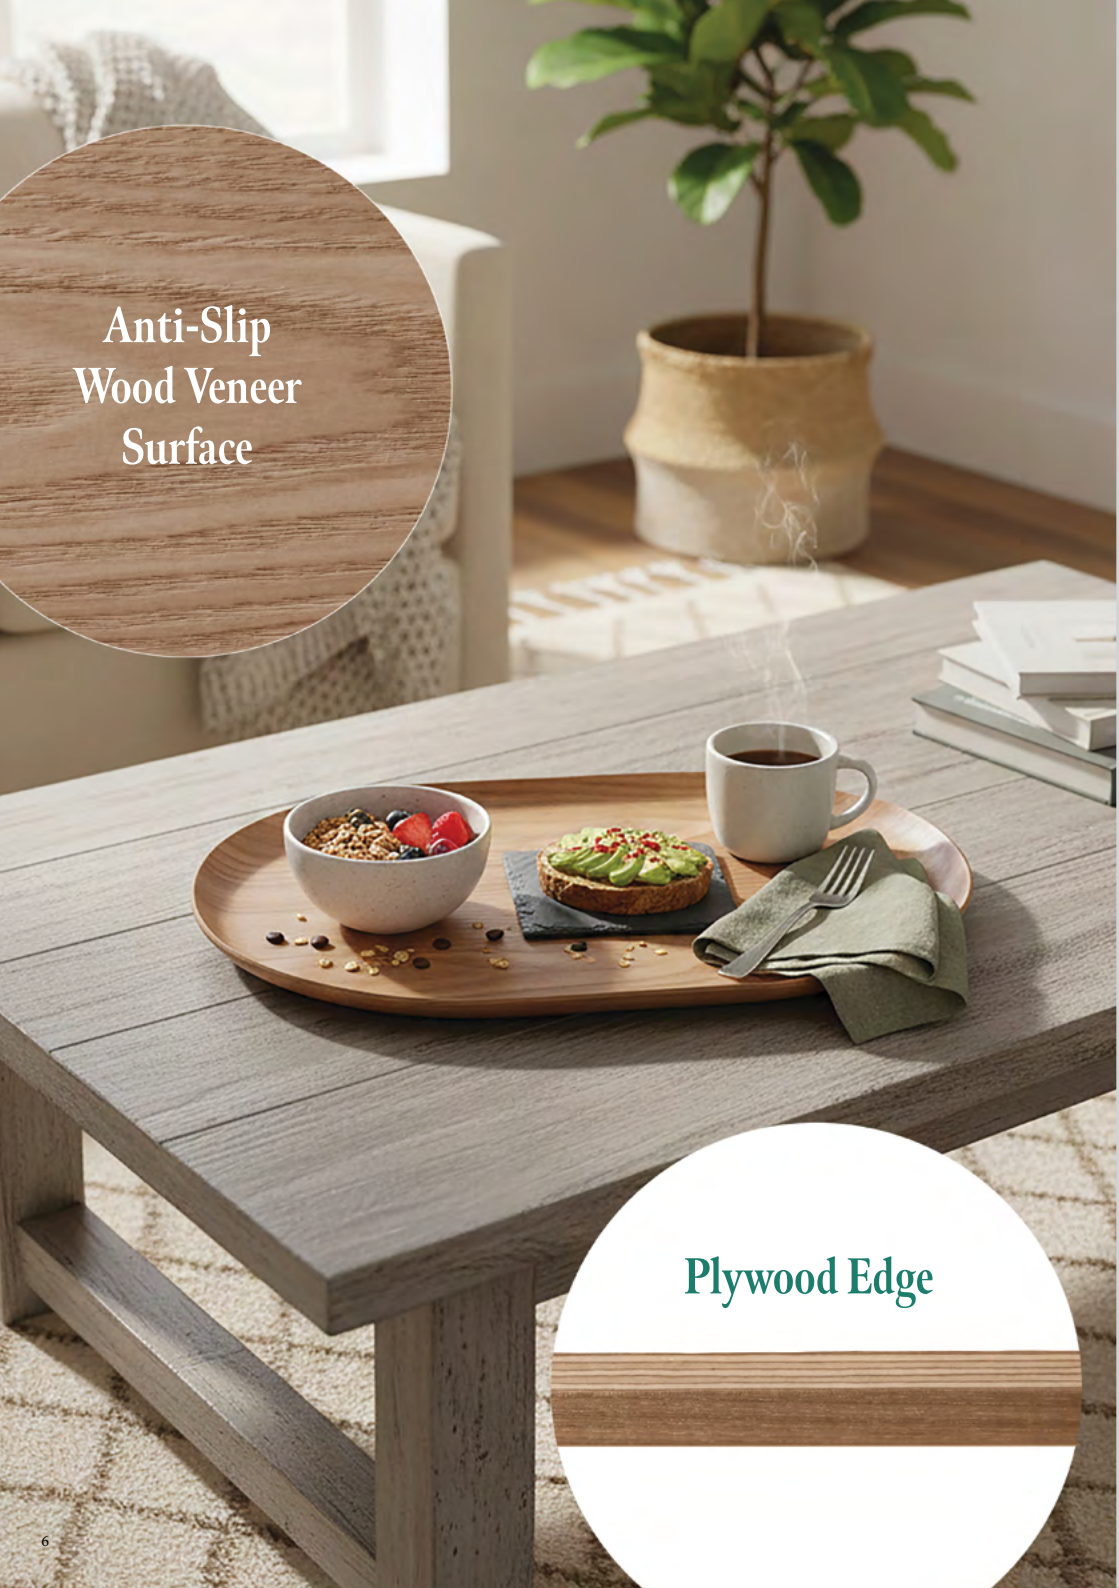

SUNBEAM CREAM ROUND PAPER ROPE TRAY W/ HANDLE
35 CM DIAMETER
NPTRH2892
5020057339231

Anti-Slip
Wood Veneer
Surface

Plywood Edge

**PLYWOOD TRAY
WITH NON SLIP COATNG
LARGE RECTANGLE 36 X 28 CM**
PWTL2880
5020057339453