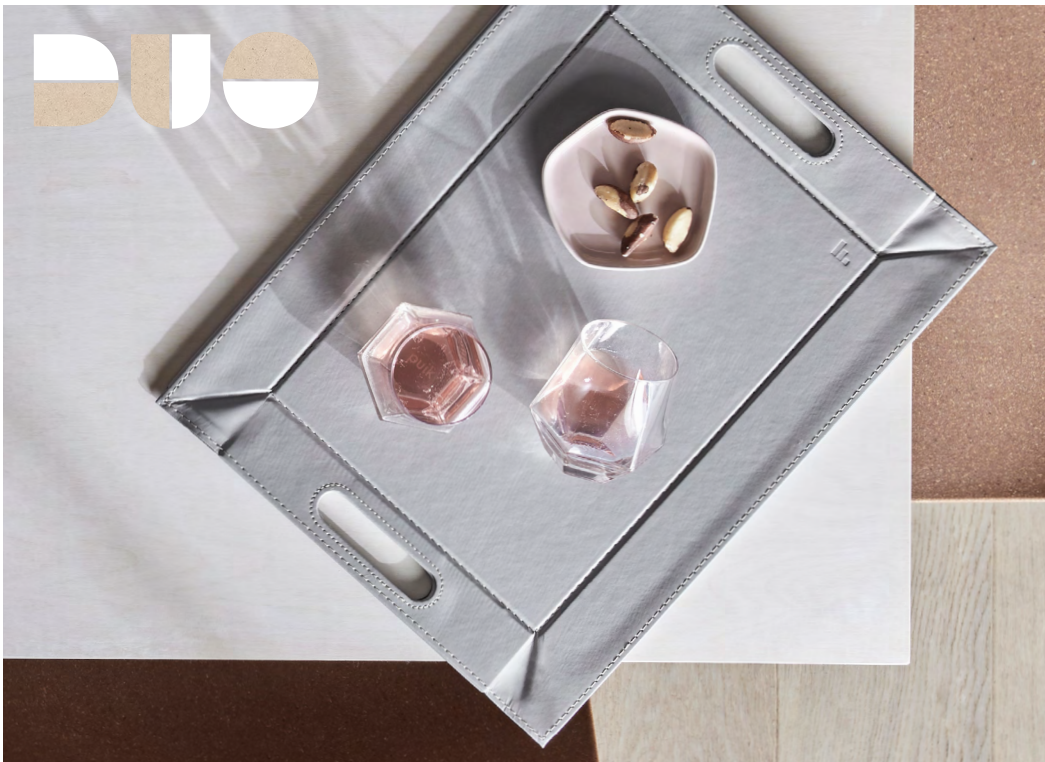

Patent No. 2 481 085

FAUX LEATHER PLACEMATS & COASTERS

Reversible stylish placemats & coasters allow you to simply flip over to change the mood.

All of our placemats are large enough for a complete place setting.