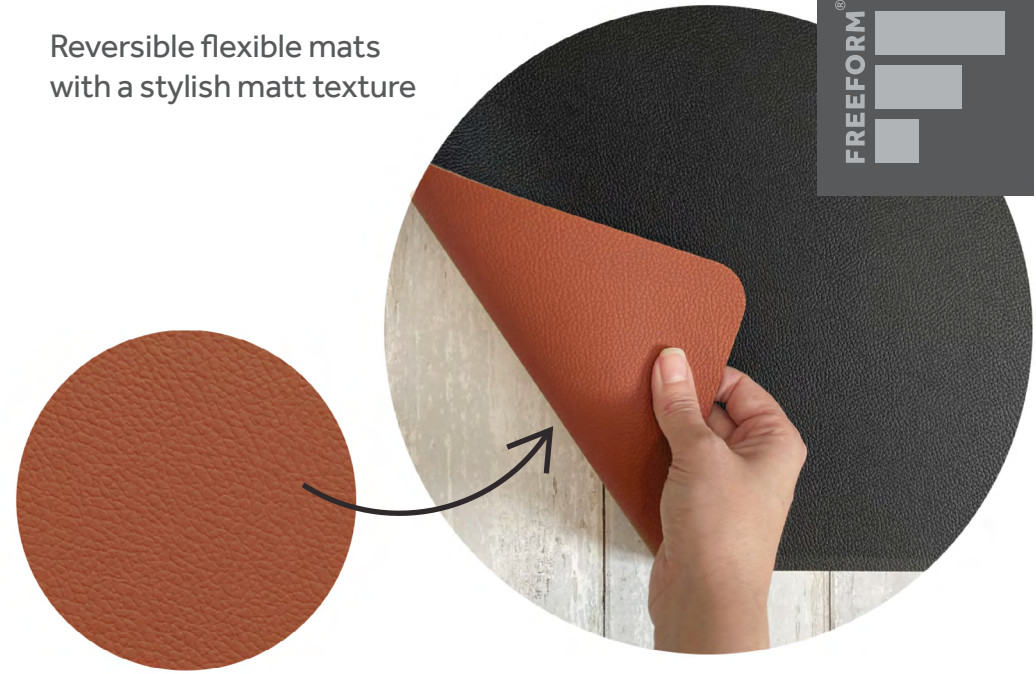

Reversible flexible mats
with a stylish matt texture