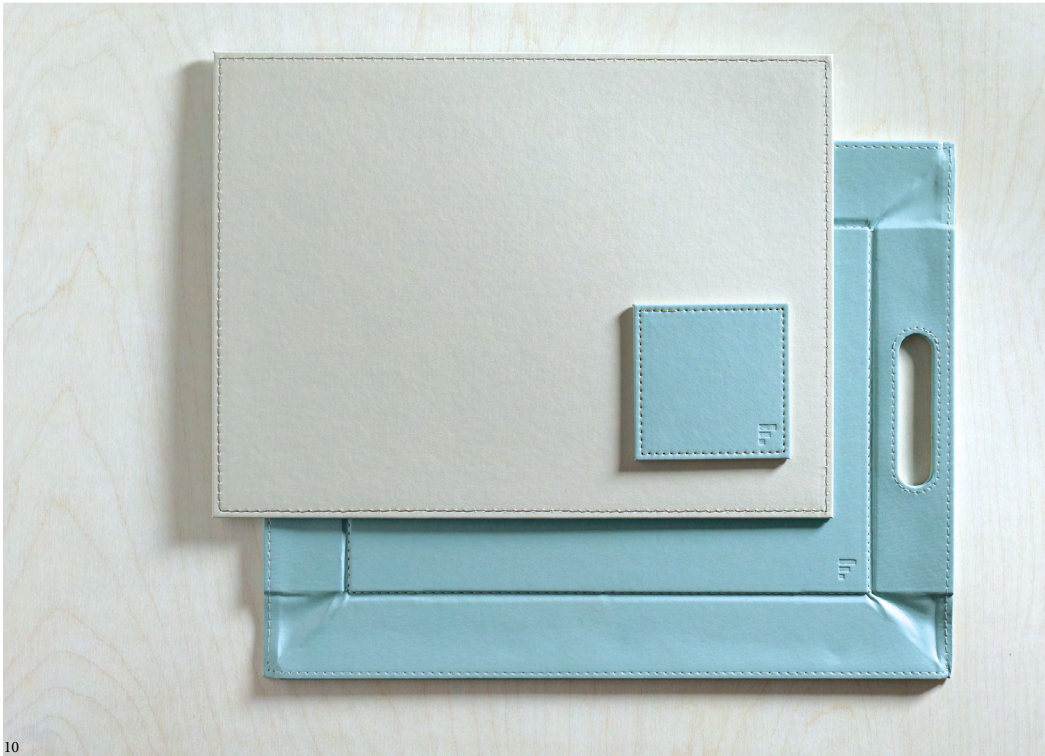

Patent No. 2 481 085

FAUX LEATHER PLACEMATS & COASTERS

Reversible stylish placemats & coasters allow you to simply flip over to change the mood.

All of our placemats are large enough for a complete place setting.