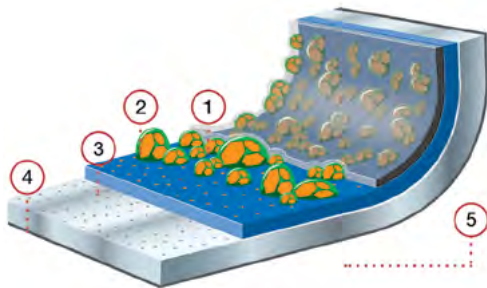

- Great non-stickness and PFOA free
- Extraordinary scratch resistance
- Full Induction energy saving system
- Very thick 6 mm base
- Removable tempered glass lid with valvule and anti-impact silicone ring
- Maximum heat output
- Fat free cooking
- Cookware suitable for the oven (without lid and handles) up to 220°C
- Suitable for all kind of cooktops, including induction
- Easy inside and outside cleaning

1. 1 Premium coating PFOA free
2. 2 Reinforced midcoat with silicon carbon formations. Maximum non-stick layer
3. 3 Primer incorporating ceramic
4. 4 Undeformable cast aluminum with MetalTec enhancement
5. 5 Non-stick outside coating