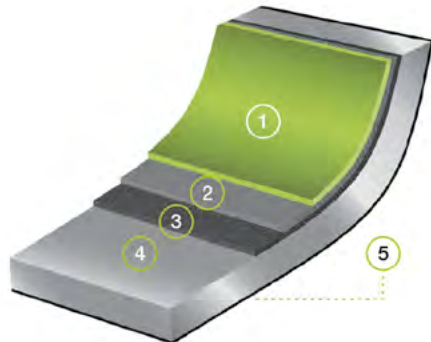

FOODIE

5.5 mm

Designed by JOSEP LLUSCÀ

Non-deformable cast aluminum cook ware with a super-resistant, latest-generation, triple-layer Teflon™ Innovations non-stick coating, PFOA-free. The characteristics and shape of its stainless steel diffuser base promote heat absorption, resulting in a 20% reduction in the time to reach cooking temperature and energy consumption (Save Energy System).

- Excellent non-stick properties and PFOA free
- Fat free cooking
- Full Induction Energy Saving System
- Maximum heat output
- Very thick 5,5 mm base
- Ergonomic handle for a perfect hold
- Tempered glass lid
- Suitable for all kind of cooktops, including induction
- Easy inside and outside cleaning
- Dishwasher safe

1. 1 Maximum non-stick layer PFOA free
2. 2 Reinforced midcoat
3. 3 Hard mineral fixing layer reinforcement
4. 4 Undeformable cast aluminum
5. 5 Non-stick outside coating