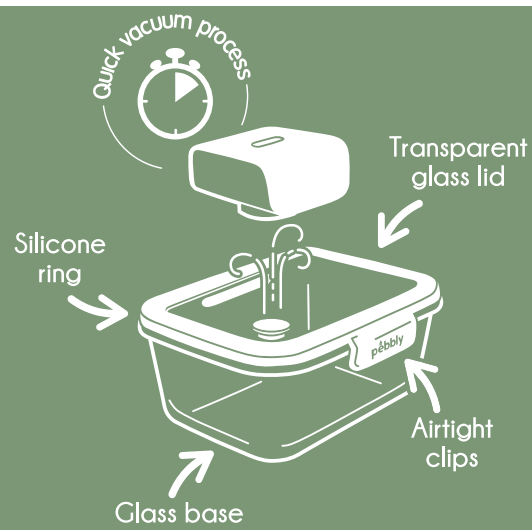

MEDIUM
1.2 L
H 17.3 cm
PB-PKV-064
3760132816616

SET OF 3 :
SMALL/MED/LARGE
470 ml, 1.2 L, 1.8 L
PB-PKV-067
3760132816647

Vacuum Storage

These containers seal airtight and have a vacuum valve to use with the vacuum pump to remove air and create a vacuum preventing oxygen from spoiling the food and limiting bacterial growth. This method keeps food fresh for up to 5 times longer to reduce food waste.