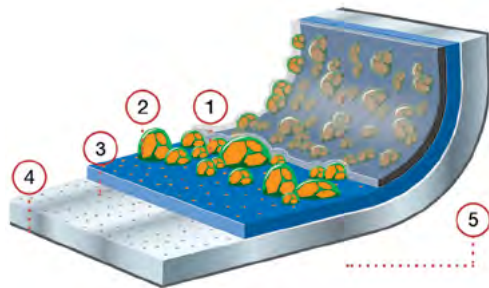

- Great non-stickness and PFOA free
- Extraordinary scratch resistance
- Full Induction energy saving system
- Very thick 6 mm base
- Removable tempered glass lid with valvule and anti-impact silicone ring
- Maximum heat output
- Fat free cooking
- Cookware suitable for the oven (without lid and handles) up to 220°C
- Suitable for all kind of cooktops, including induction
- Easy inside and outside cleaning

1. 1 Premium coating PFOA free
2. 2 Reinforced midcoat with silicon carbon formations. Maximum non-stick layer
3. 3 Primer incorporating ceramic
4. 4 Undeformable cast aluminum with MetalTec enhancement
5. 5 Non-stick outside coating