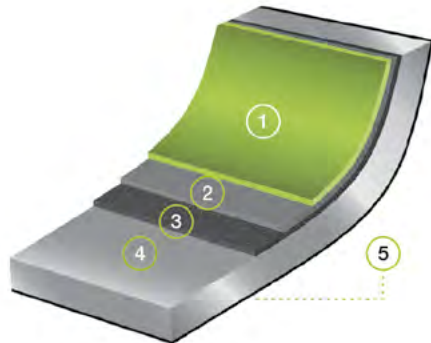

FOODIE

5.5 mm

Non-deformable cast aluminum cook ware with a super-resistant, latest-generation, triple-layer Teflon™ Innovations non-stick coating, PFOA-free. The characteristics and shape of its stainless steel diffuser base promote heat absorption, resulting in a 20% reduction in the time to reach cooking temperature and energy consumption (Save Energy System).

- Excellent non-stick properties and PFOA free
- Fat free cooking
- Full Induction Energy Saving System
- Maximum heat output
- Very thick 5,5 mm base
- Ergonomic handle for a perfect hold
- Tempered glass lid
- Suitable for all kind of cooktops, including induction
- Easy inside and outside cleaning
- Dishwasher safe

1. 1 Maximum non-stick layer PFOA free
2. 2 Reinforced midcoat
3. 3 Hard mineral fixing layer reinforcement
4. 4 Undeformable cast aluminum
5. 5 Non-stick outside coating

Designed by
JOSEP LLUSCÀ