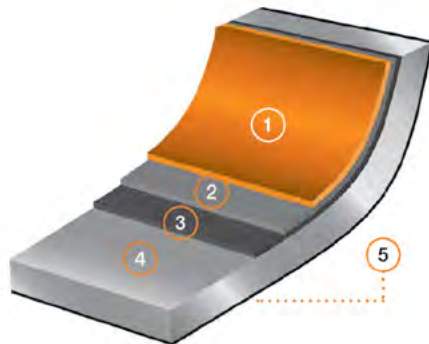

efficient

6 mm

The Efficient cookware collection is the best-selling cast aluminum range in Spain. It has established itself as the defining collection of the brand, becoming an identity of its own, synonymous with quality, robustness, and extraordinary non-stick properties. Featuring a triple-layer Teflon™ Platinum Plus non-stick coating, PFOA-free, it is designed for maximum robustness and great resistance to deformation, not only due to the material used, but also due to the careful study of thicknesses in each of the risk areas. Efficient is the most successful collection, widely recognized on social media, television, and other media, and also has the widest range of products in the market

- Excellent non-stick properties and PFOA free
- Fat free cooking
- Long service life
- Very thick 6 mm base
- Full Induction Energy Saving System
- Tempered glass lid
- Suitable for all kind of cooktops, including induction
- Easy inside and outside cleaning
- Dishwasher safe
- Removable silicone mittens
- Designed by Josep Llusçà

1. 1 Maximum non-stick layer PFOA free
2. 2 Reinforced midcoat
3. 3 Hard mineral fixing layer reinforcement
4. 4 Undeformable cast aluminum
5. 5 Non-stick outside coating

Designed by
JOSEP LLUSCÀ