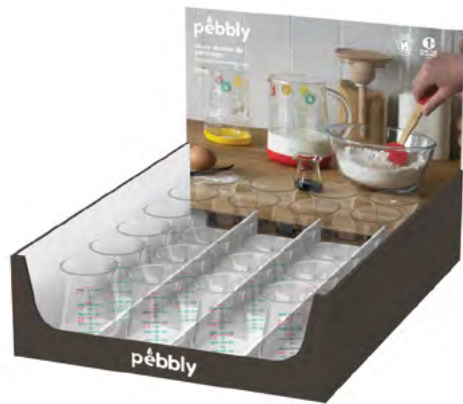

Measuring Jug XS - 24 in CDU
In borosilicate glass
50 ml
PB-PKM-0050T-US
3760132816692