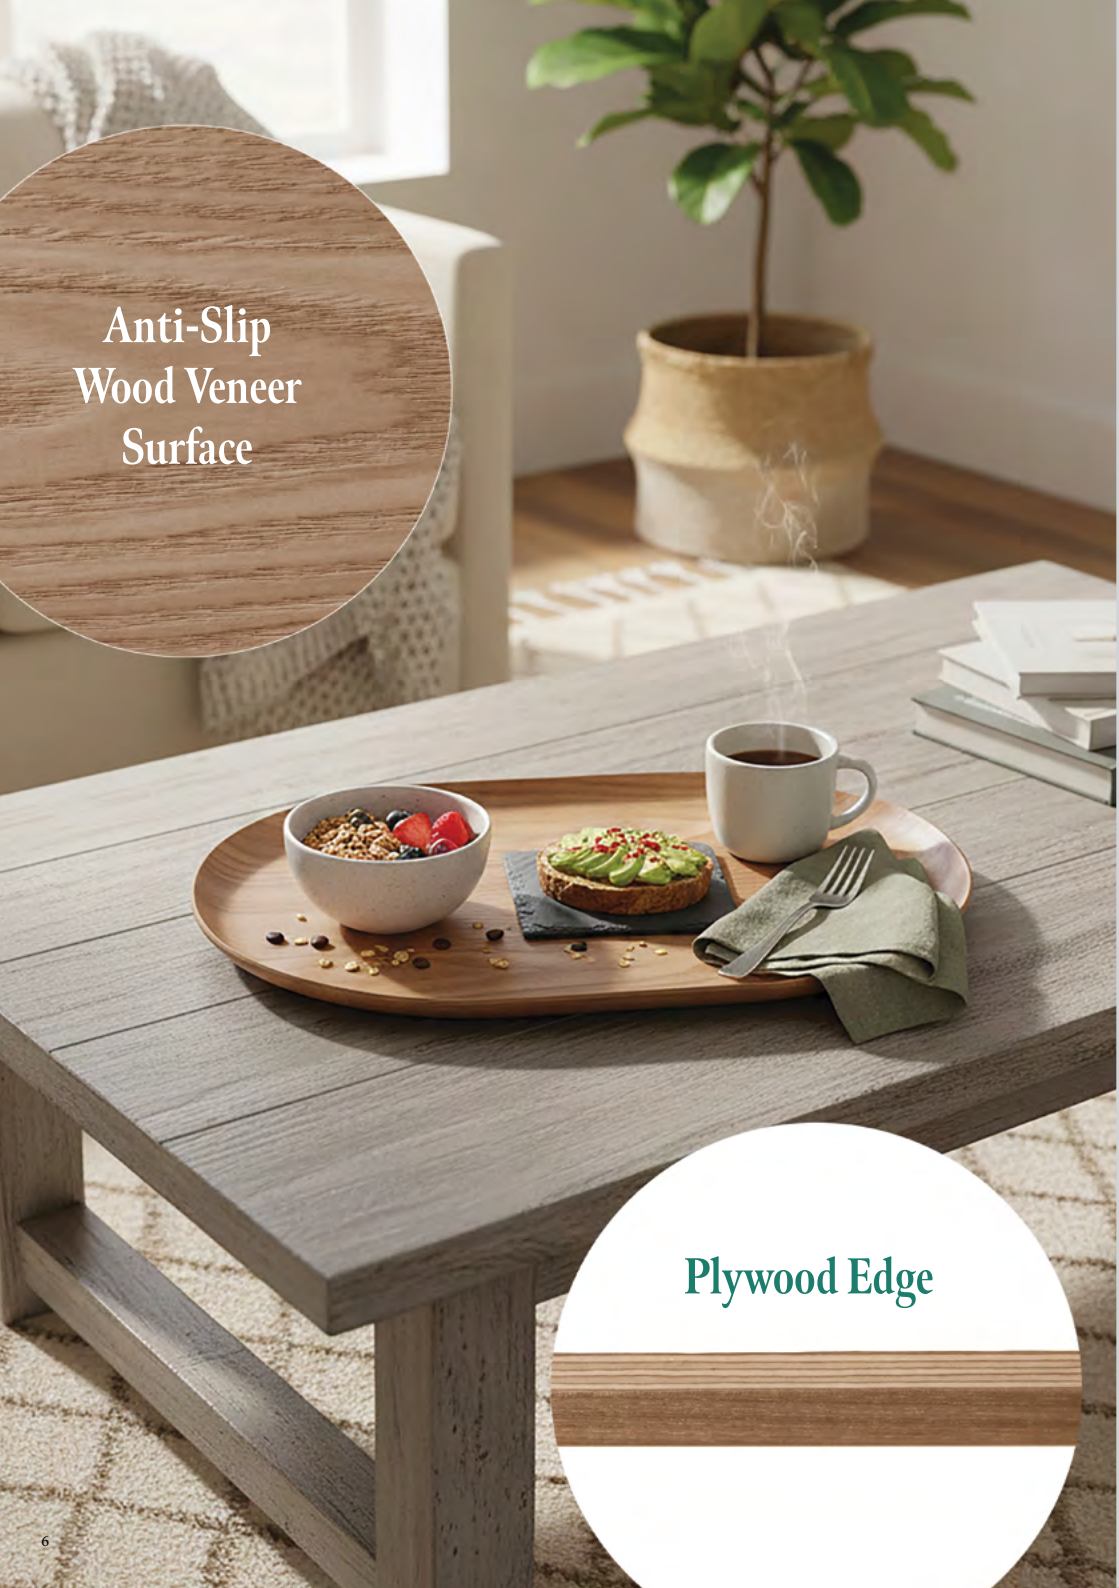

Anti-Slip
Wood Veneer
Surface

Plywood Edge

NEW
RANGE

Leaf &
Loom

**PLYWOOD TRAY
WITH NON SLIP COATNG
LARGE RECTANGLE 36 X 28 CM**
PWTL2880
5020057339453

**PLYWOOD TRAY
WITH NON SLIP COATNG
LARGE ROUND 35 CM**
PWTR2879
5020057339446