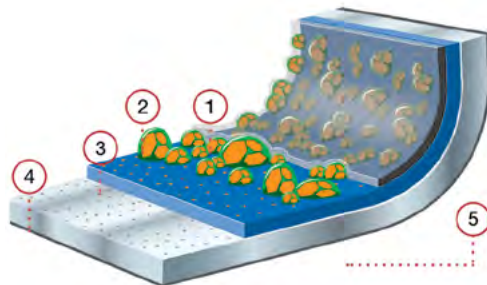

- Great non-stickness and PFOA free
- Fat free cooking
- Maximum heat output
- Very thick 6 mm base
- Full Induction energy saving system
- Tempered glass lid with valvule and anti-impact silicone ring
- Ergonomic handle for a perfect hold
- Cookware suitable for the oven (without lid) up to 220°C
- Suitable for all kind of cooktops, including induction
- Easy inside and outside cleaning
- Designed by Josep Llusca

1. 1 Premium coating PFOA free
2. 2 Reinforced midcoat with silicon carbon formations. Maximum non-stick layer
3. 3 Primer incorporating ceramic
4. 4 Undeformable cast aluminum with MetalTec enhancement
5. 5 Non-stick outside coating