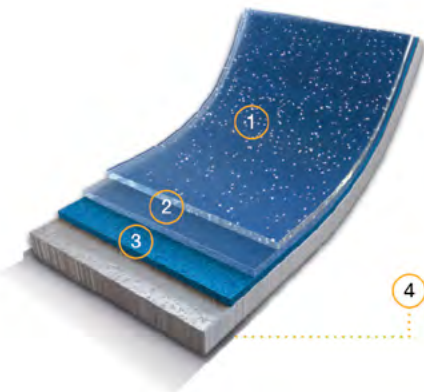

Daily PRO

Fundición de aluminio
CAST
aluminium

4.5
mm

With a modern and elegant design, Daily Pro is an ideal collection for everyday cooking. It features a wide range of products, achieving cookware that is lightweight yet still maintains the robustness and quality of the cast aluminum that characterizes the BRA brand.

It's perfect for those who cannot lift heavy weights but don't want to sacrifice quality. Manufactured with high deformation-resistant cast aluminum and a superresistant triple-layer non-stick coating; Teflon™ Innovations, PFOA-free. A clear example of innovation and quality for your kitchen.

- Excellent non-stick properties and PFOA free
- Fat free cooking
- Maximum heat output
- Very thick 4,5 mm base
- Full Induction Energy Saving System
- Suitable for all kind of cooktops, including induction
- Easy inside and outside cleaning
- Dishwasher safe
- Ergonomic handle with silicone insert for a perfect grip

1. 1 Maximum non-stick layer PFOA free
2. 2 Hard mineral fixing layer reinforcement
3. 3 Undeformable cast aluminum
4. 4 Non-stick outside coating