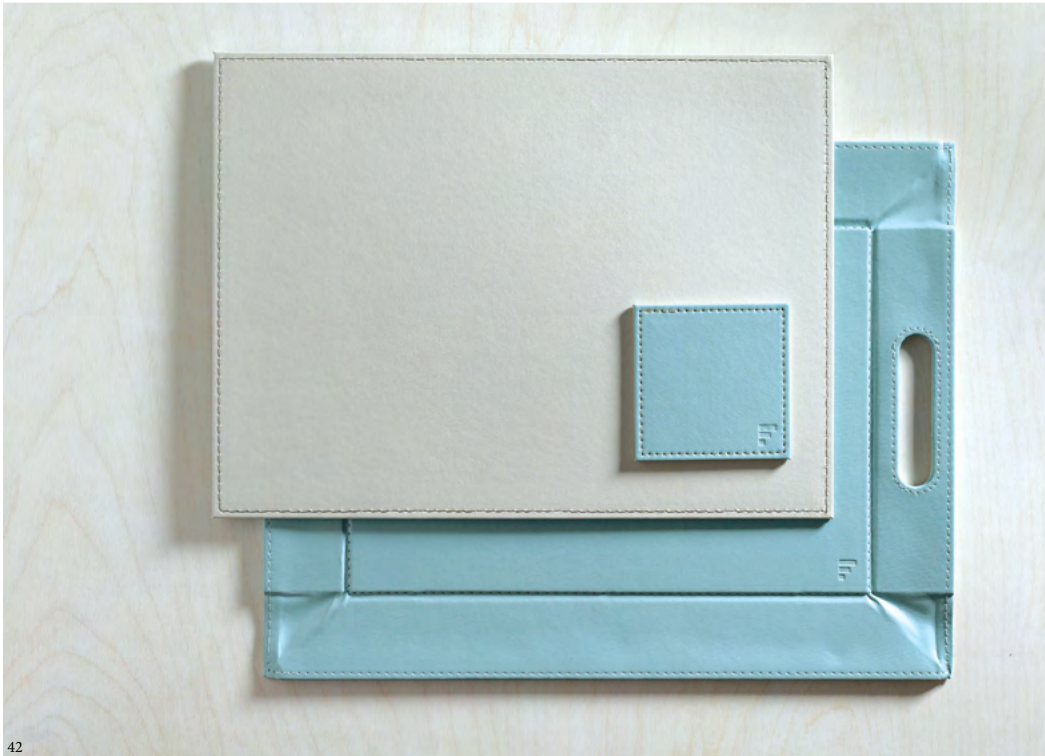

Fold up the handles to carry.
Fold flat to create a handy placemat.
Flip over for a cool new look!

Patent No. 2 481 085

FAUX LEATHER PLACEMATS & COASTERS

Reversible stylish placemats & coasters allow you to simply flip over to change the mood.
All of our placemats are large enough for a complete place setting.