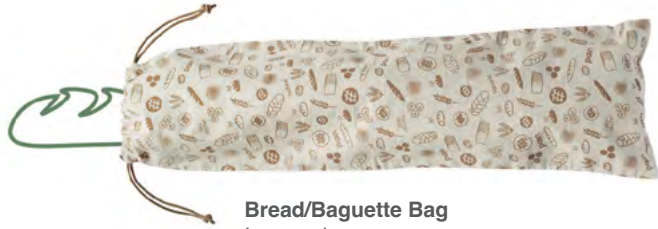

Holds 500g of pasta

Bulk Bag Medium Yellow
In organic cotton
20 x 25 cm
PB-NBA155
3760132814339

Holds 1kg of rice

Bulk Bag Large Green
In organic cotton
25 x 30 cm
PB-NBA156
3760132814346

Zero Waste Bag - Set of 3
In organic cotton
25 x 30, 30 x 40, 34 x 40 cm
PB-NBA177
3760132814827