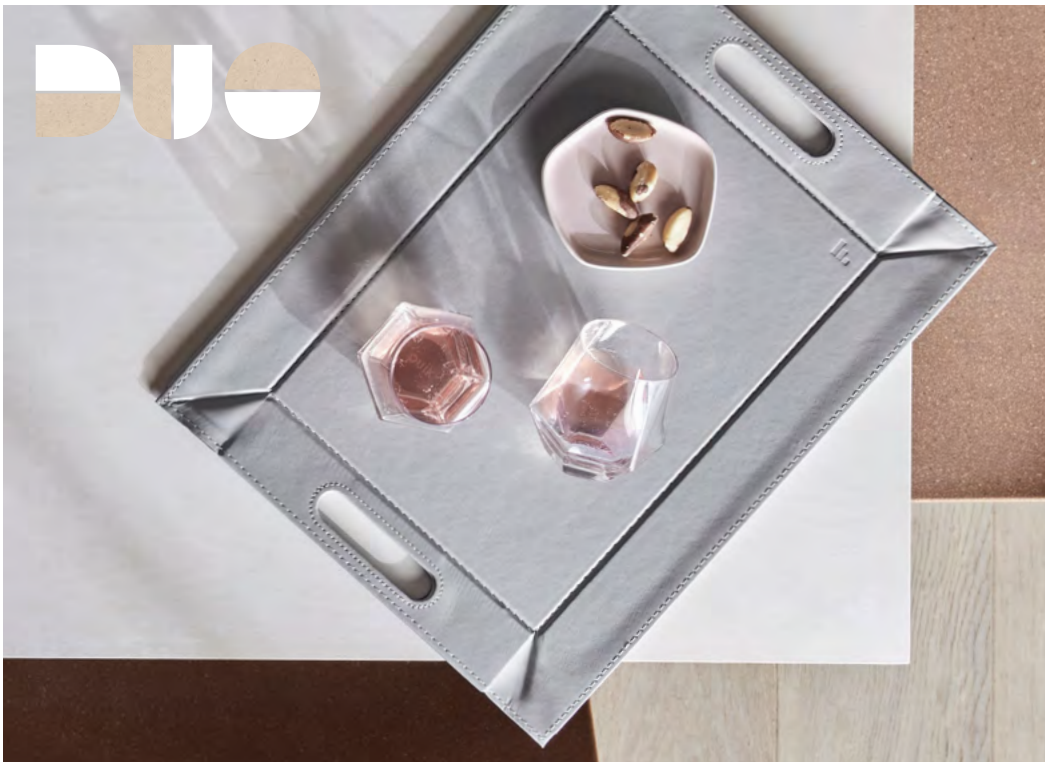

Fold up the handles to carry.
Fold flat to create a handy placemat.
Flip over for a cool new look!

Patent No. 2 481 085

FAUX LEATHER PLACEMATS & COASTERS

Reversible stylish placemats & coasters allow you to simply flip over to change the mood.
All of our placemats are large enough for a complete place setting.