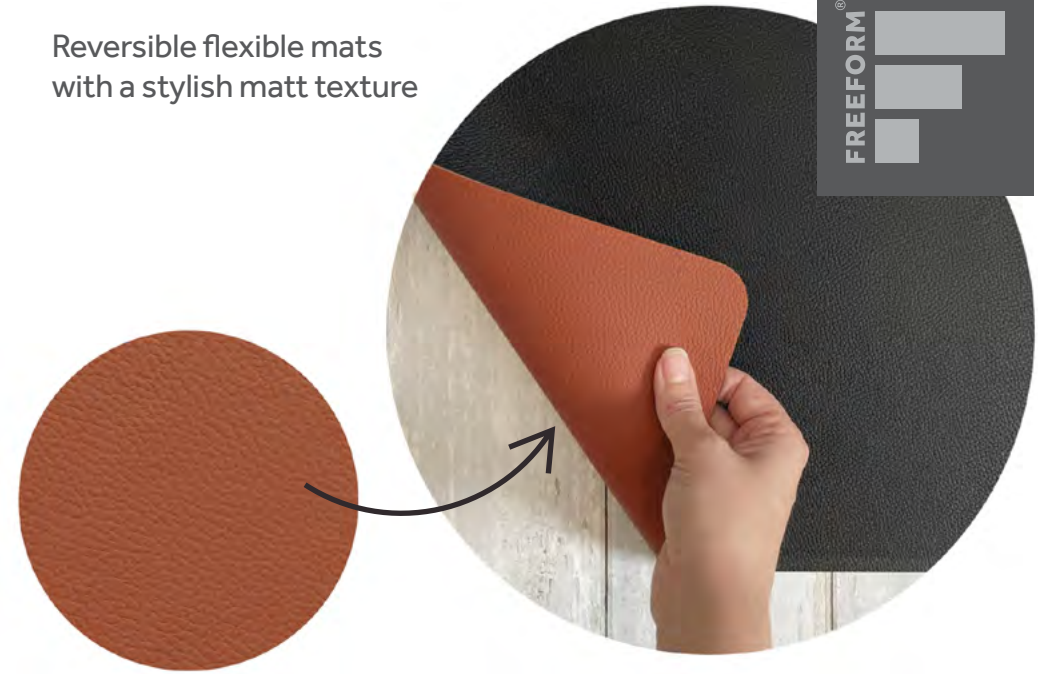

Reversible flexible mats
with a stylish matt texture