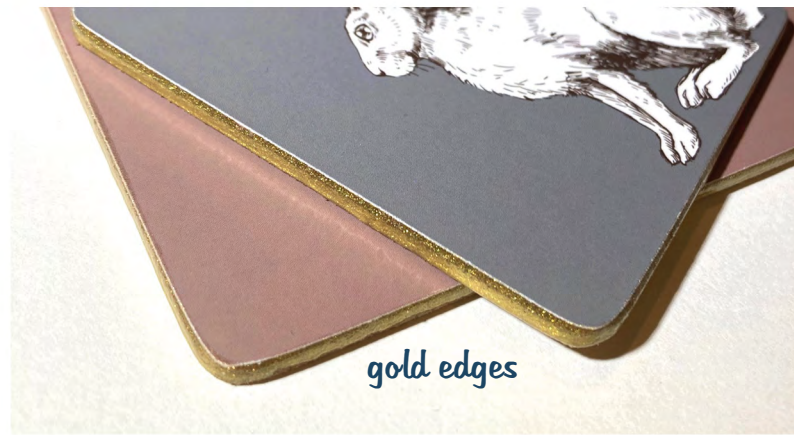

foil animals

gold foil print